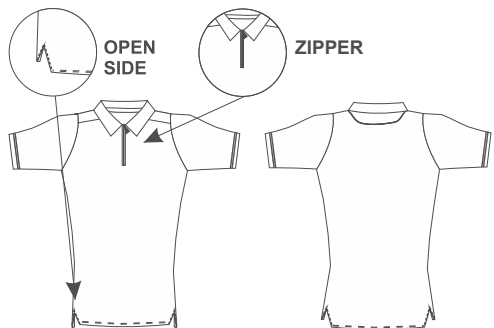

//Polo Marselha Woman

Fabric: Lock
Composition: 100% PES.
Weight: 135 (GR/M²).
Size: 6, 8, 10, 12, 14, XS, S, M, L, XL, 2XL, 3XL, 4XL.