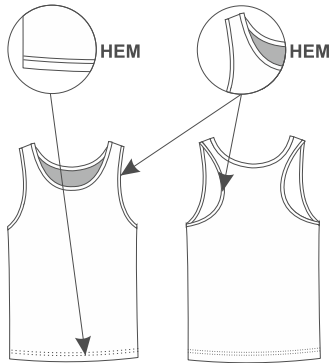

Weight: 105 (GR/M²).

Size: 6, 8, 10, 12, 14, XS, S, M, L, XL, 2XL, 3XL, 4XL.

NEW

//Shirt Calcutta Woman

Fabric: Lenox + Fullmoon.

Composition: 86% PES. 14% EA.

Weight: 105 (GR/M²).

Size: 6, 8, 10, 12, XS, S, M, L, XL, 2XL, 3XL, 4XL.

//Shirt Miami Woman

Fabric: Lenox + Fullmoon.

Composition: 86% PES. 14% EA.

Weight: 105 (GR/M²).

Size: 6, 8, 10, 12, XS, S, M, L, XL, 2XL, 3XL, 4XL.

NEW

//Shirt Malaga Woman

Fabric: Harlen.

Composition: 100% PES.

Weight: 110 (GR/M²).

Size: 6, 8, 10, 12, 14, XS, S, M, L, XL, 2XL, 3XL, 4XL.

NEW

//Shirt 10 Nicosia Woman

Fabric: A - Manchester or Lock ; B - N1469.

Composition: 100% PES.

Weight: 135 (GR/M²).