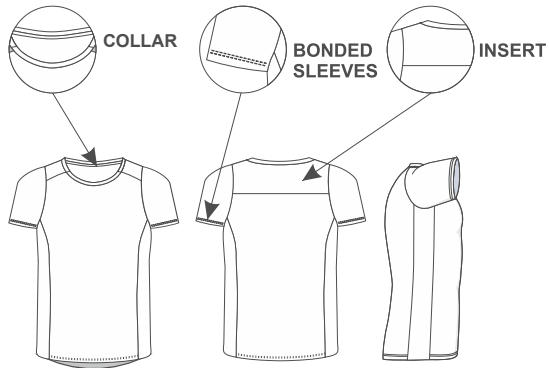

//Shirt Calcutta Men

Fabric: Lenox + Fullmoon.

Composition: 86% PES. 14% EA.

Weight: 105 (GR/M²).

Microperforated sides.

Size: 6, 8, 10, 12, XS, S, M, L, XL, 2XL, 3XL, 4XL.

//Shirt Cairo Men

Fabric: Lenox + Fullmoon.

Composition: 86% PES. 14% EA.

Weight: 105 (GR/M²).

Size: 6, 8, 10, 12, XS, S, M, L, XL, 2XL, 3XL, 4XL.

//Shirt Atenas Men

Fabric: Harlen.

Composition: 100% PES.

Weight: 115 (GR/M²).

Size: 6, 8, 10, 12, 14, XS, S, M, L, XL, 2XL, 3XL, 4XL.