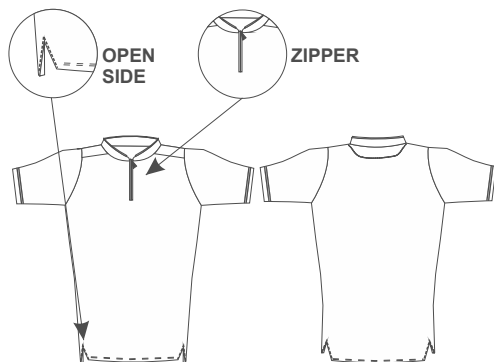

//Shirt 10 Nicosia Men

Fabric: A - Manchester or Lock ; B - N1469.

Composition: 100% PES.

Weight: 135 (GR/M²).

Size: 6, 8, 10, 12, 14, XS, S, M, L, XL, 2XL, 3XL, 4XL.

NEW

//Polo Barcelona Men

Fabric: Lock
Composition: 100% PES.
Weight: 135 (GR/M²).
Size: 6, 8, 10, 12, 14, XS, S, M, L, XL, 2XL, 3XL, 4XL.