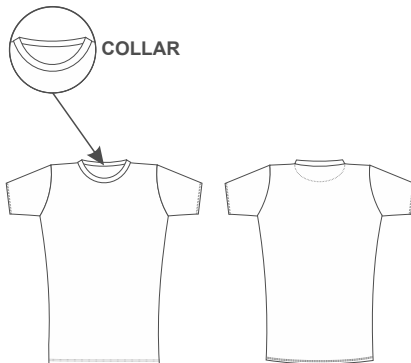

//Shirt 10 Nicosia Woman

Fabric: A - Manchester or Lock ; B - N1469.

Composition: 100% PES.

Weight: 135 (GR/M²).

Size: 6, 8, 10, 12, 14, XS, S, M, L, XL, 2XL, 3XL, 4XL.