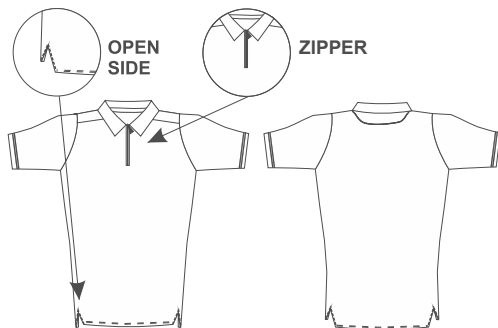

//Polo Marselha Men

Fabric: Lock
Composition: 100% PES.
Weight: 135 (GR/M²).
Size: 6, 8, 10, 12, 14, XS, S, M, L, XL, 2XL, 3XL, 4XL.