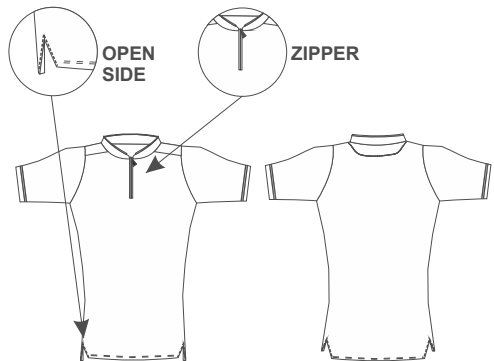

//Polo Barcelona Woman

Fabric: Lock
Composition: 100% PES.
Weight: 135 (GR/M²).
Size: 6, 8, 10, 12, 14, XS, S, M, L, XL, 2XL, 3XL, 4XL.