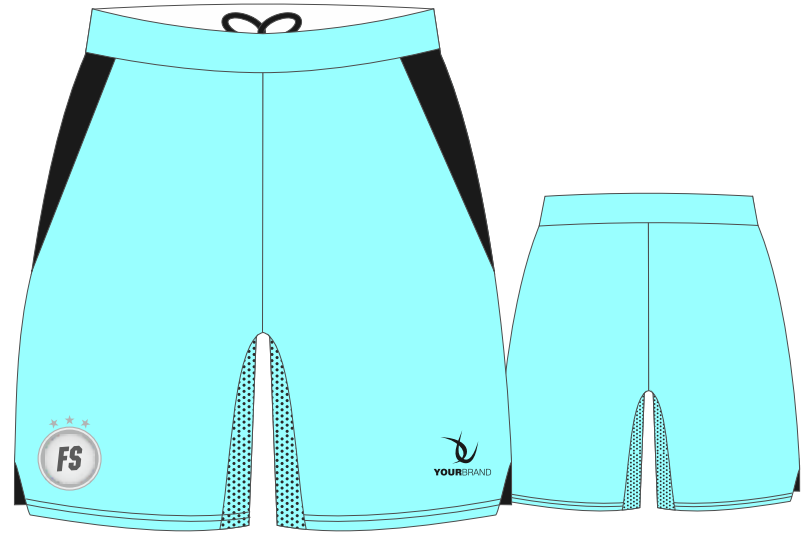

NEW

//Polo Marselha Men

Fabric: Lock
Composition: 100% PES.
Weight: 135 (GR/M²).
Size: 6, 8, 10, 12, 14, XS, S, M, L, XL, 2XL, 3XL, 4XL.

NEW

//Short Milfontes – Sublimated

Fabric: Max Tafetan

Composition: 80% PA. 20% EA.

Weight: 105 (GR/M²).

Size: 6, 8, 10, 12, 14, XS, S, M, L, XL, 2XL, 3XL, 4XL.

NEW

//Shirt Calcutta Woman

Fabric: Lenox + Fullmoon.

Composition: 86% PES. 14% EA.

Weight: 105 (GR/M²).

Size: 6, 8, 10, 12, XS, S, M, L, XL, 2XL, 3XL, 4XL.