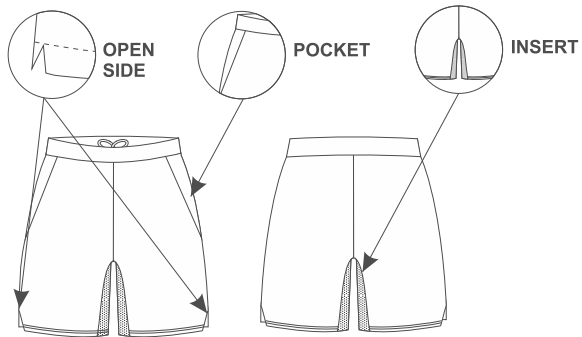

//Short Milfontes – Sublimated

Fabric: Max Tafetan

Composition: 80% PA. 20% EA.

Weight: 105 (GR/M²).

Size: 6, 8, 10, 12, 14, XS, S, M, L, XL, 2XL, 3XL, 4XL.

NEW