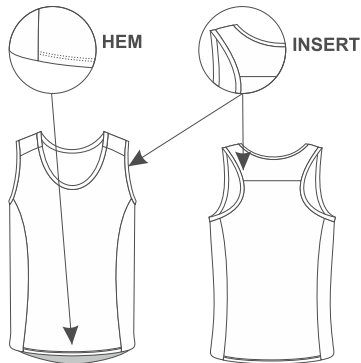

//Shirt Calcutta Men

Fabric: Lenox + Fullmoon.

Composition: 86% PES. 14% EA.

Weight: 105 (GR/M²).

Microperforated sides.

Size: 6, 8, 10, 12, XS, S, M, L, XL, 2XL, 3XL, 4XL.

//Shirt Cairo Men

Fabric: Lenox + Fullmoon.

Composition: 86% PES. 14% EA.

Weight: 105 (GR/M²).

Size: 6, 8, 10, 12, XS, S, M, L, XL, 2XL, 3XL, 4XL.

//Shirt Atenas Men

Fabric: Harlen.

Composition: 100% PES.

Weight: 115 (GR/M²).

Size: 6, 8, 10, 12, 14, XS, S, M, L, XL, 2XL, 3XL, 4XL.