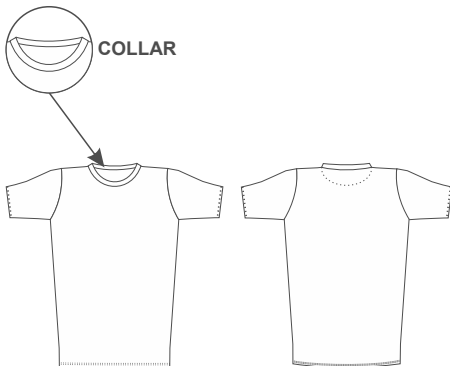

//Shirt 10 Nicosia Men

Fabric: A - Manchester or Lock ; B - N1469.

Composition: 100% PES.

Weight: 135 (GR/M²).

Size: 6, 8, 10, 12, 14, XS, S, M, L, XL, 2XL, 3XL, 4XL.