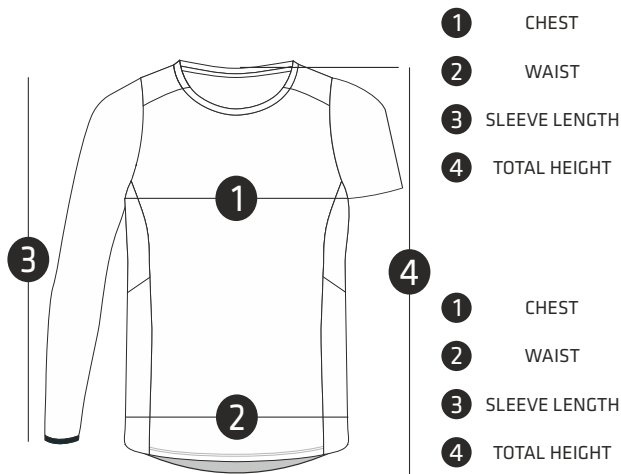

// Padel Measurements

SHIRTS - MEN

	6 YEARS	8 YEARS	10 YEARS	12 YEARS	14 YEARS	XS	S
1 CHEST	48-53 CM	54-59 CM	60-65 CM	66-71 CM	72-77 CM	78-82 CM	83-87 CM
2 WAIST	47-52 CM	53-58 CM	59-64 CM	65-70 CM	71-74 CM	75-80 CM	81-85 CM
3 SLEEVE LENGTH	38 CM	42 CM	46 CM	50 CM	54 CM	56 CM	58 CM
4 TOTAL HEIGHT	47,5 CM	51,5 CM	55,5 CM	59,5 CM	66,5 CM	66,5 CM	68,5 CM

	M	L	XL	2XL	3XL	4XL	5XL
1 CHEST	88-92 CM	93-99 CM	100-103 CM	104-107 CM	108-111 CM	112-115 CM	
2 WAIST	86-90 CM	91-94 CM	95-98 CM	99-102 CM	103-107 CM	108-111 CM	
3 SLEEVE LENGTH	59 CM	60 CM	61 CM	62 CM	63 CM	64 CM	
4 TOTAL HEIGHT	70,5 CM	72,5 CM	74,5 CM	76,5 CM	78,5 CM	80,5 CM