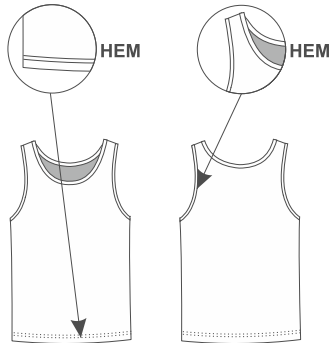

//Shirt Calcutta Men

Fabric: Lenox + Fullmoon.

Composition: 86% PES. 14% EA.

Weight: 105 (GR/M²).

Microperforated sides.

Size: 6, 8, 10, 12, XS, S, M, L, XL, 2XL, 3XL, 4XL.

//Shirt Cairo Men

Fabric: Lenox + Fullmoon.

Composition: 86% PES. 14% EA.

Weight: 105 (GR/M²).

Size: 6, 8, 10, 12, XS, S, M, L, XL, 2XL, 3XL, 4XL.

//Shirt Atenas Men

Fabric: Harlen.

Composition: 100% PES.

Weight: 115 (GR/M²).

Size: 6, 8, 10, 12, 14, XS, S, M, L, XL, 2XL, 3XL, 4XL.

//Shirt 10 Nicosia Men

Fabric: A - Manchester or Lock ; B - N1469.

Composition: 100% PES.

Weight: 135 (GR/M²).

Size: 6, 8, 10, 12, 14, XS, S, M, L, XL, 2XL, 3XL, 4XL.

NEW

//Polo Barcelona Men

Fabric: Lock
Composition: 100% PES.
Weight: 135 (GR/M²).
Size: 6, 8, 10, 12, 14, XS, S, M, L, XL, 2XL, 3XL, 4XL.