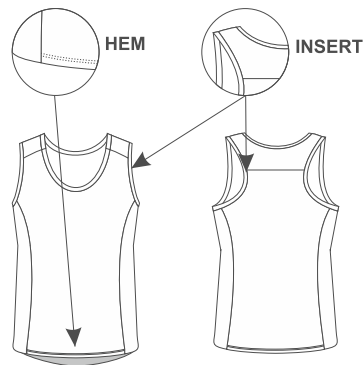

//Shirt Miami Woman

Fabric: Lenox + Fullmoon.

Composition: 86% PES. 14% EA.

Weight: 105 (GR/M²).

Size: 6, 8, 10, 12, XS, S, M, L, XL, 2XL, 3XL, 4XL.