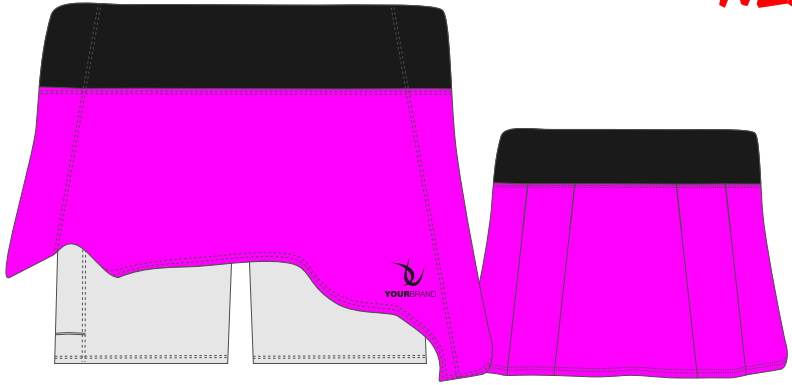

Size: 6, 8, 10, 12, 14, XS, S, M, L, XL, 2XL, 3XL, 4XL.

NEW

//Polo Barcelona Woman

Fabric: Lock
Composition: 100% PES.
Weight: 135 (GR/M²).
Size: 6, 8, 10, 12, 14, XS, S, M, L, XL, 2XL, 3XL, 4XL.

NEW

//Polo Marselha Woman

Fabric: Lock
Composition: 100% PES.
Weight: 135 (GR/M²).
Size: 6, 8, 10, 12, 14, XS, S, M, L, XL, 2XL, 3XL, 4XL.

NEW

NEW

//Skirt Alicante

Fabric: Nava
Composition: 84% PES. 16% EA.
Weight: 190 (GR/M²).
Lycra inside: Cobra 40 Power
Composition: 68% PA. 32% EA
Weight: 215 (GR/M²)
Size: 6, 8, 10, 12, 14, XS, S, M, L,
XL, 2XL, 3XL, 4XL, 5XL, 6XL.