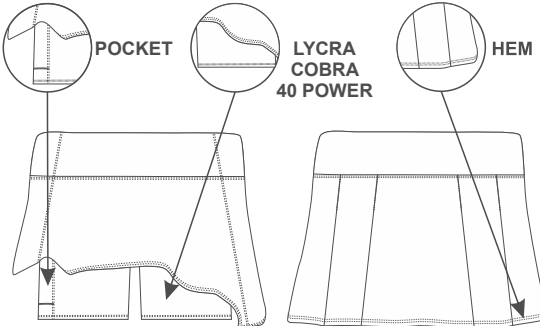

Size: 6, 8, 10, 12, 14, XS, S, M, L, XL, 2XL, 3XL, 4XL.

NEW

//Polo Barcelona Woman

Fabric: Lock
Composition: 100% PES.
Weight: 135 (GR/M²).
Size: 6, 8, 10, 12, 14, XS, S, M, L, XL, 2XL, 3XL, 4XL.

NEW

//Polo Marselha Woman

Fabric: Lock
Composition: 100% PES.
Weight: 135 (GR/M²).
Size: 6, 8, 10, 12, 14, XS, S, M, L, XL, 2XL, 3XL, 4XL.

NEW

NEW

//Skirt Alicante

Fabric: Nava
Composition: 84% PES. 16% EA.
Weight: 190 (GR/M²).
Lycra inside: Cobra 40 Power
Composition: 68% PA. 32% EA
Weight: 215 (GR/M²)
Size: 6, 8, 10, 12, 14, XS, S, M, L,
XL, 2XL, 3XL, 4XL, 5XL, 6XL.

// Padel Measurements

SHIRTS - MEN

	6 YEARS	8 YEARS	10 YEARS	12 YEARS	14 YEARS	XS	S
1 CHEST	48-53 CM	54-59 CM	60-65 CM	66-71 CM	72-77 CM	78-82 CM	83-87 CM
2 WAIST	47-52 CM	53-58 CM	59-64 CM	65-70 CM	71-74 CM	75-80 CM	81-85 CM
3 SLEEVE LENGTH	38 CM	42 CM	46 CM	50 CM	54 CM	56 CM	58 CM
4 TOTAL HEIGHT	47,5 CM	51,5 CM	55,5 CM	59,5 CM	66,5 CM	66,5 CM	68,5 CM