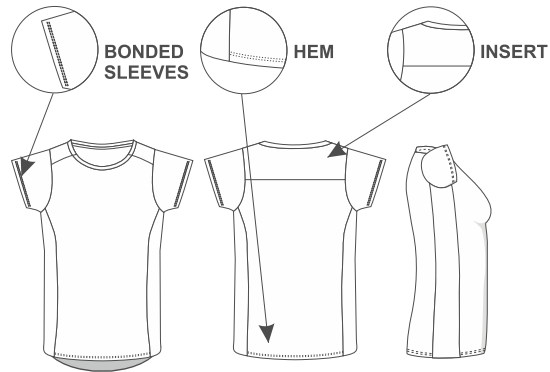

Weight: 105 (GR/M²).

Size: 6, 8, 10, 12, 14, XS, S, M, L, XL, 2XL, 3XL, 4XL.

NEW

//Shirt Calcutta Woman

Fabric: Lenox + Fullmoon.

Composition: 86% PES. 14% EA.

Weight: 105 (GR/M²).

Size: 6, 8, 10, 12, XS, S, M, L, XL, 2XL, 3XL, 4XL.